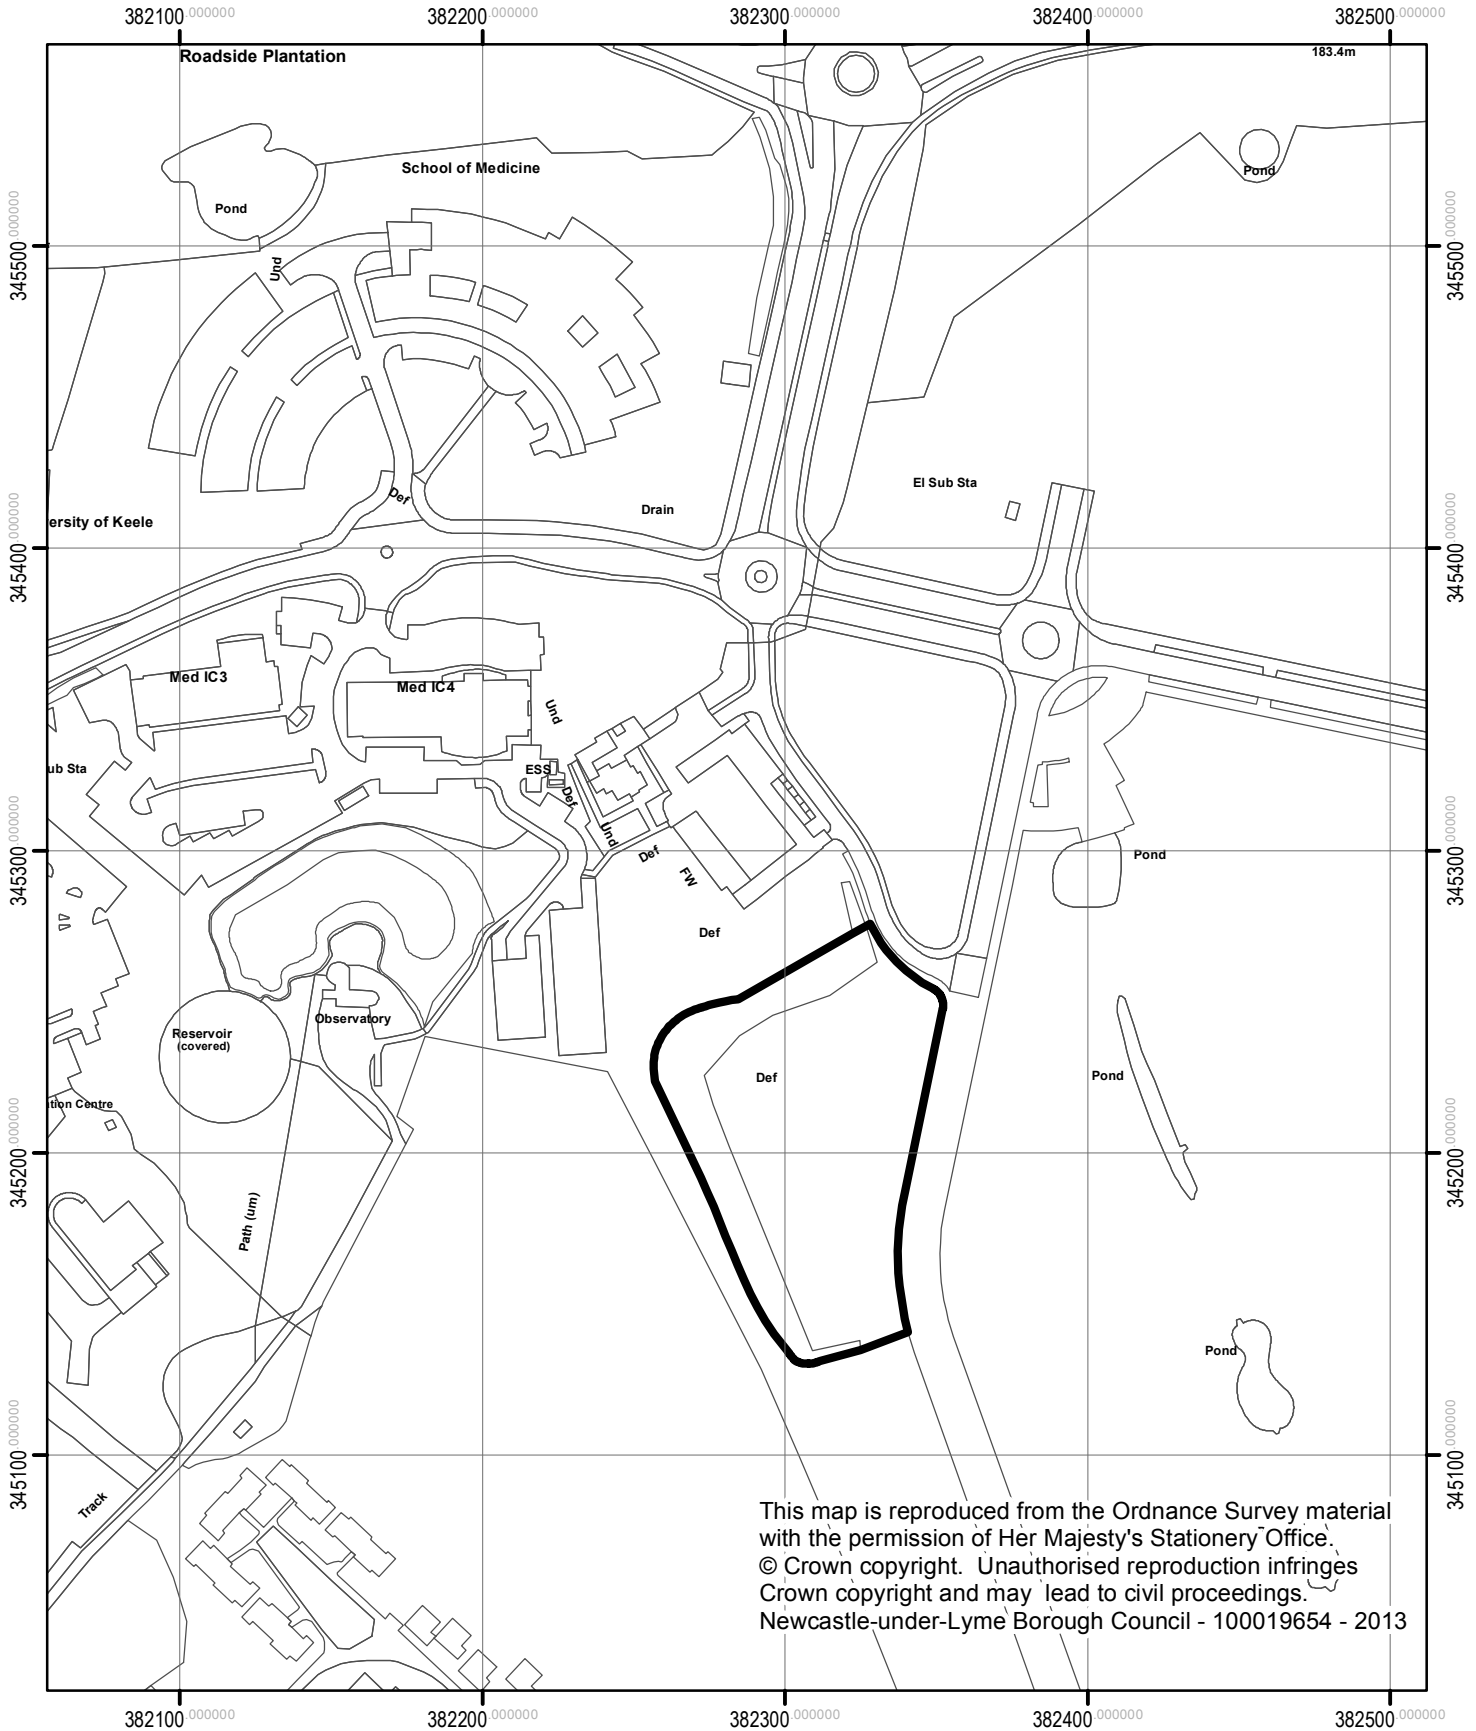

17/00755/FUL
IC5 Innovation Way, Keele

This map is reproduced from the Ordnance Survey material with the permission of Her Majesty's Stationery Office. © Crown copyright. Unauthorised reproduction infringes Crown copyright and may lead to civil proceedings. Newcastle-under-Lyme Borough Council - 100019654 - 2013